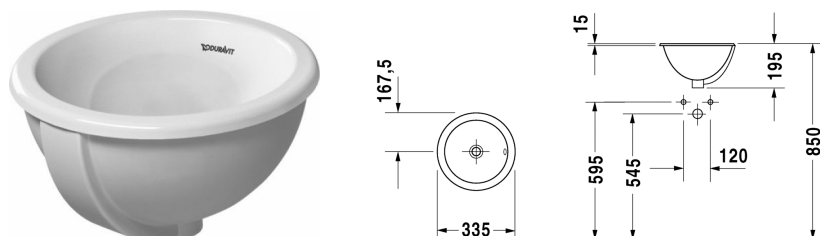

Architec Vanity basin Bali # 0473340031

| < ø 335 mm > |

Vanity basin Bali	Dimension	Weight	Order number
countertop basin, with overflow, without tap platform, underneath glazed, ø 335 mm			
Colors			
00 White Alpin			
Variant			
☒	ø 335 mm	3.600 kilogram	0473340031
Accessory			
Push-open waste for washbasins with overflow		0.400 kilogram	005052
Suitable products			
Vanity unit wall-mounted 1 pull-out compartment, countertop including one cut-out, for 1 vanity basin central, 800 x 550 mm		800 x 550 mm	KT6794